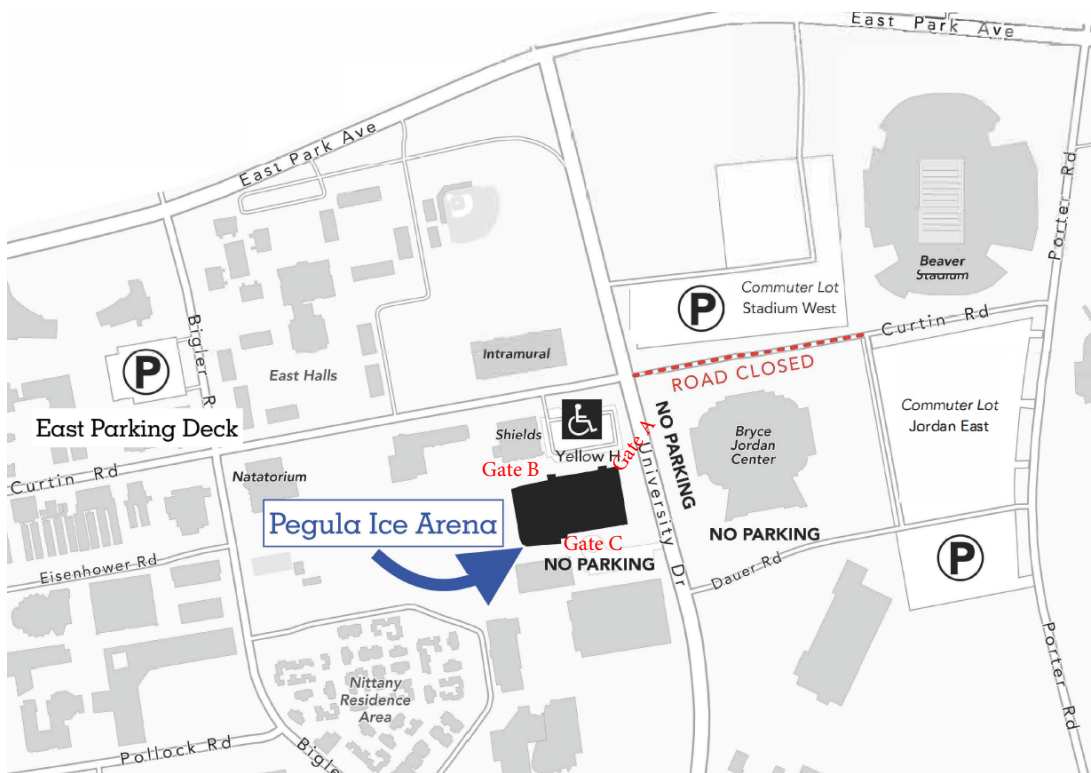

Pegula Ice Arena

Commencement Parking Information

General parking for Penn State spring commencement ceremonies being held at Pegula Ice Arena will be available at East Parking Deck, located on Bigler Road approximately two blocks west of Pegula.

In the event that the East Deck reaches capacity, parking will be available at Jordan East (located just east of the Bryce Jordan Center) and Stadium West (located just west of Beaver Stadium).

ADA parking for Pegula commencement ceremonies will be available at Yellow H Shields, located north of Pegula Ice Arena and accessible from Curtin Road via University Drive or Bigler Road.

A valid state-issued ADA placard or license plate is required for ADA parking. To ensure the safety of all guests and to assist with traffic flow between each ceremony, drivers are discouraged from dropping off or picking up outside of the designated ADA parking areas.

Curtin Road will be closed to vehicle traffic between University Drive and the entrance to Jordan East throughout the commencement ceremonies to allow safe pedestrian access.

PennState

Pegula Ice Arena Commencement